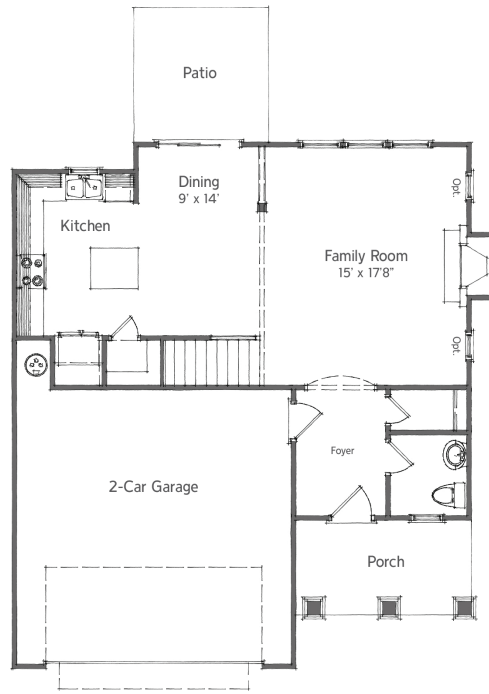

Moultrie

Craftsman

1,862 sq ft - 2 floors

2,325 sq ft - 3 floors

Three bedrooms
Two and a half baths
Family room
Kitchen
Dining
2-car garage

This is the freedom
you fought for

Moultrie

Craftsman

Additional Options:

Fireplace

3rd floor finished

3rd floor with bath

Side load garage

Screened porch

Trey in master

Wrap-around porch

First floor

Second floor

Options