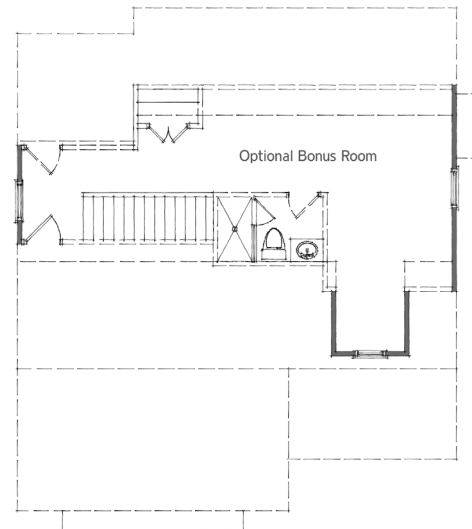

Moultrie

Craftsman

1,862 sq ft - 2 floors

2,325 sq ft - 3 floors

Three bedrooms
Two and a half baths
Family room
Kitchen
Dining
2-car garage

This is the freedom
you fought for

Moultrie

Craftsman

Additional Options:

Fireplace

3rd floor finished

3rd floor with bath

Side load garage

Screened porch

Trey in master

Wrap-around porch

First floor

Second floor

Options