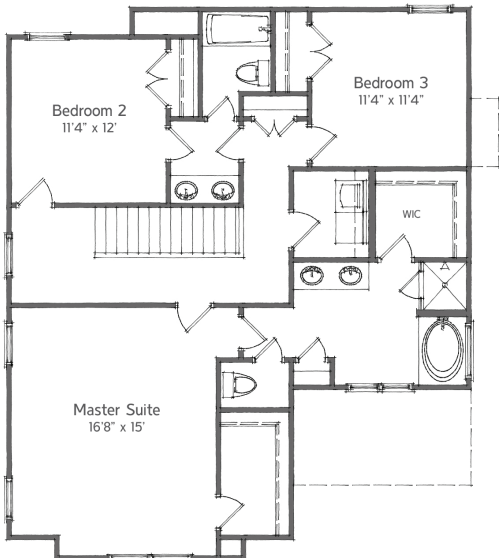

Moultrie

Craftsman

1,862 sq ft - 2 floors

2,325 sq ft - 3 floors

Three bedrooms
Two and a half baths
Family room
Kitchen
Dining
2-car garage

This is the freedom
you fought for

Moultrie

Craftsman

Additional Options:

Fireplace

3rd floor finished

3rd floor with bath

Side load garage

Screened porch

Trey in master

Wrap-around porch

First floor

Second floor

Options